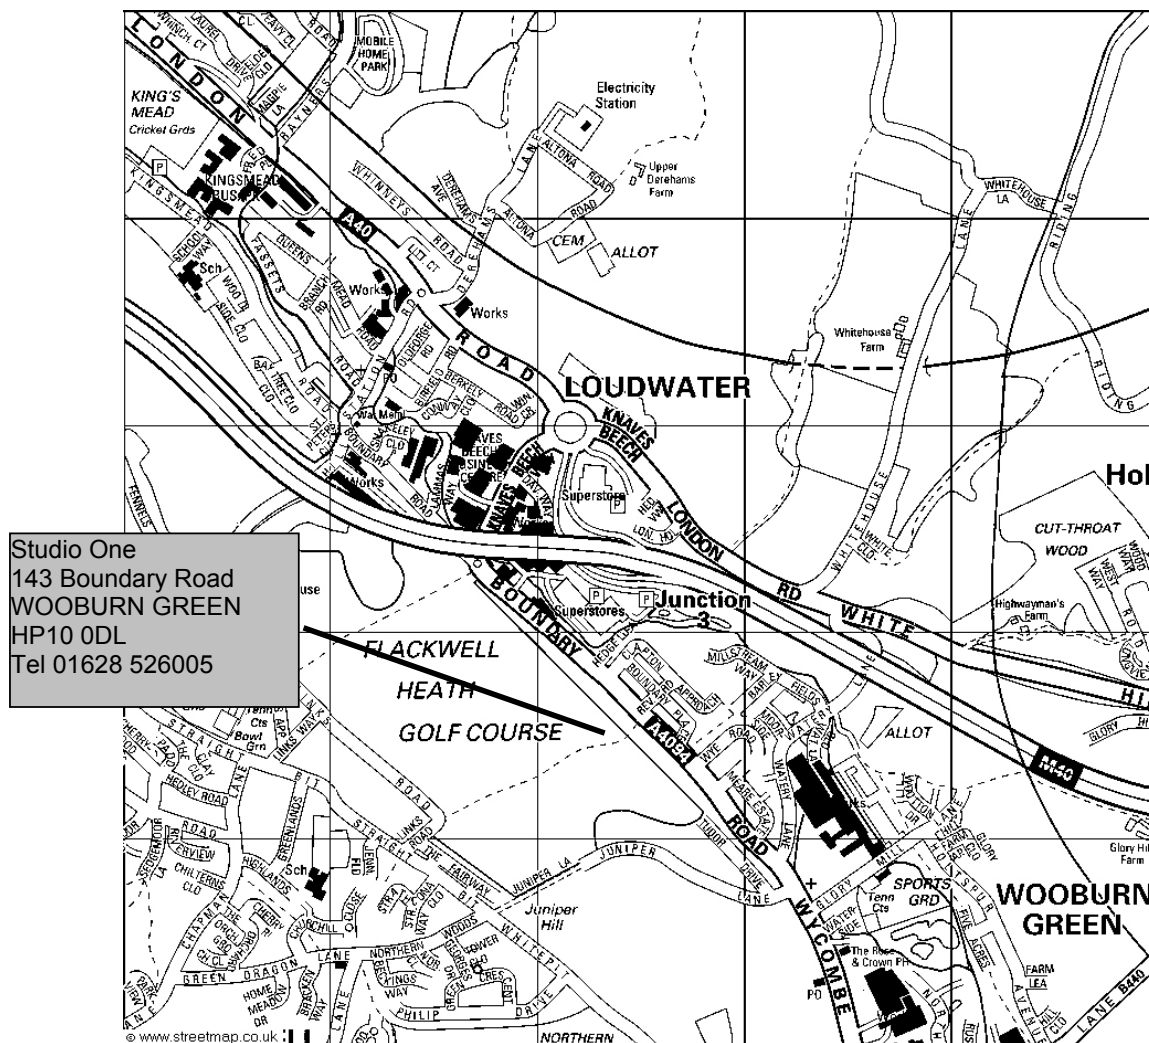

# Carino Communications

---

How to find us...

*Carino Communications is located in the studio/garage at the rear of the house. Access is via Public Footpath to the side.*

## **By car**

From London - M40 to Junction 3 (Loudwater, Wycombe East). Take first exit, then left at mini roundabout (under motorway) onto Boundary Road. Studio One is on the right about 500m (opposite telephone box).

From M40 North - exit at Junction 4 (Handy Cross). Take third exit marked High Wycombe. Take the right lane after the next roundabout and proceed towards Wycombe. Go right at the traffic lights halfway down Marlow Hill, towards Flackwell Heath. At the mini roundabout in Flackwell, turn left down Treadaway Hill. Turn right at the bottom, then across the next roundabout (under motorway flyover). You are now on Boundary Road. Studio One is on the right about 500m (opposite telephone box).

## **By Public Transport**

Wycombe bus routes 22, 302, 316, 317 and 44 all go along Boundary Road. Buses are every 20 minutes, call Travel line 0345 382000 for details. Nearest railway stations are Beaconsfield (from/to Marylebone), Bourne End and Maidenhead or Taplow (from/to Paddington). Recommended local taxi firms are ABI (01628 520420) and Bourne End Private Hire (01628 523232).